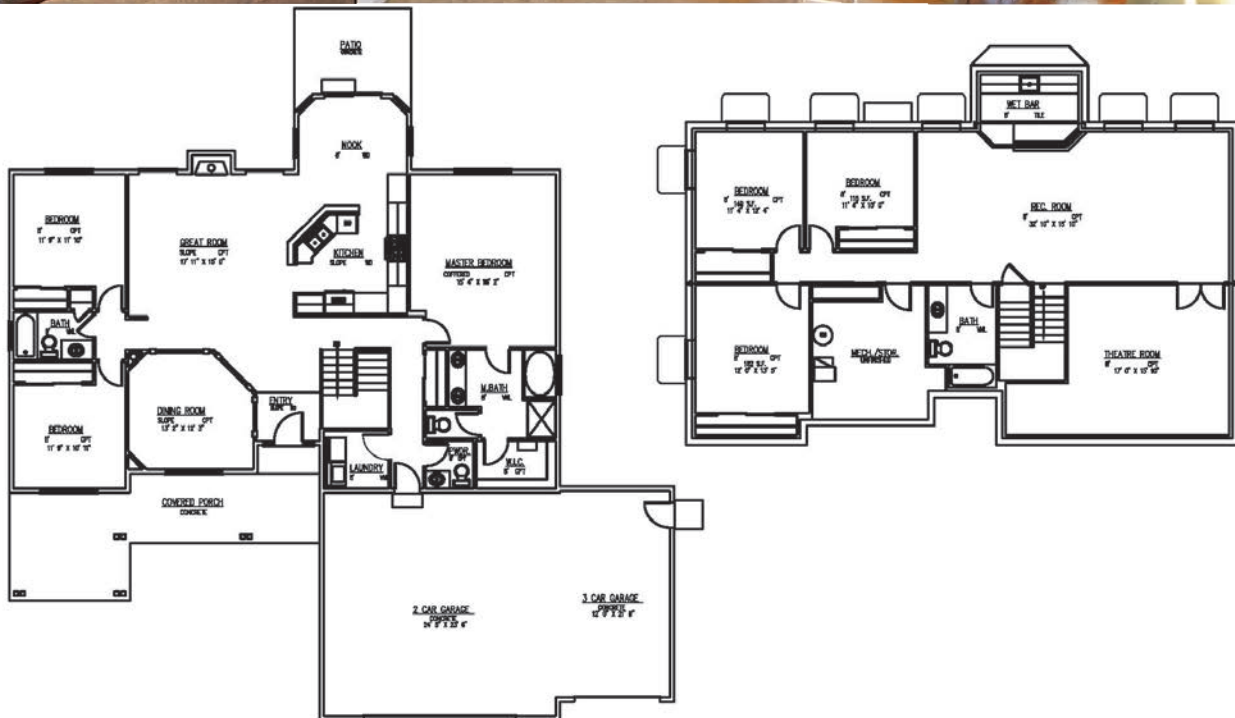

# TAOS MODEL

2,002 Main Level sq.ft. / 4,014 Aprox Total sq.ft. • 3 Bedrooms / 3 Bathrooms / 3 Car Garage • Full basement  
Optional RV Garage & Workshop • Side Load Garage

(719) 495-3005 HomesbyAnthony.com