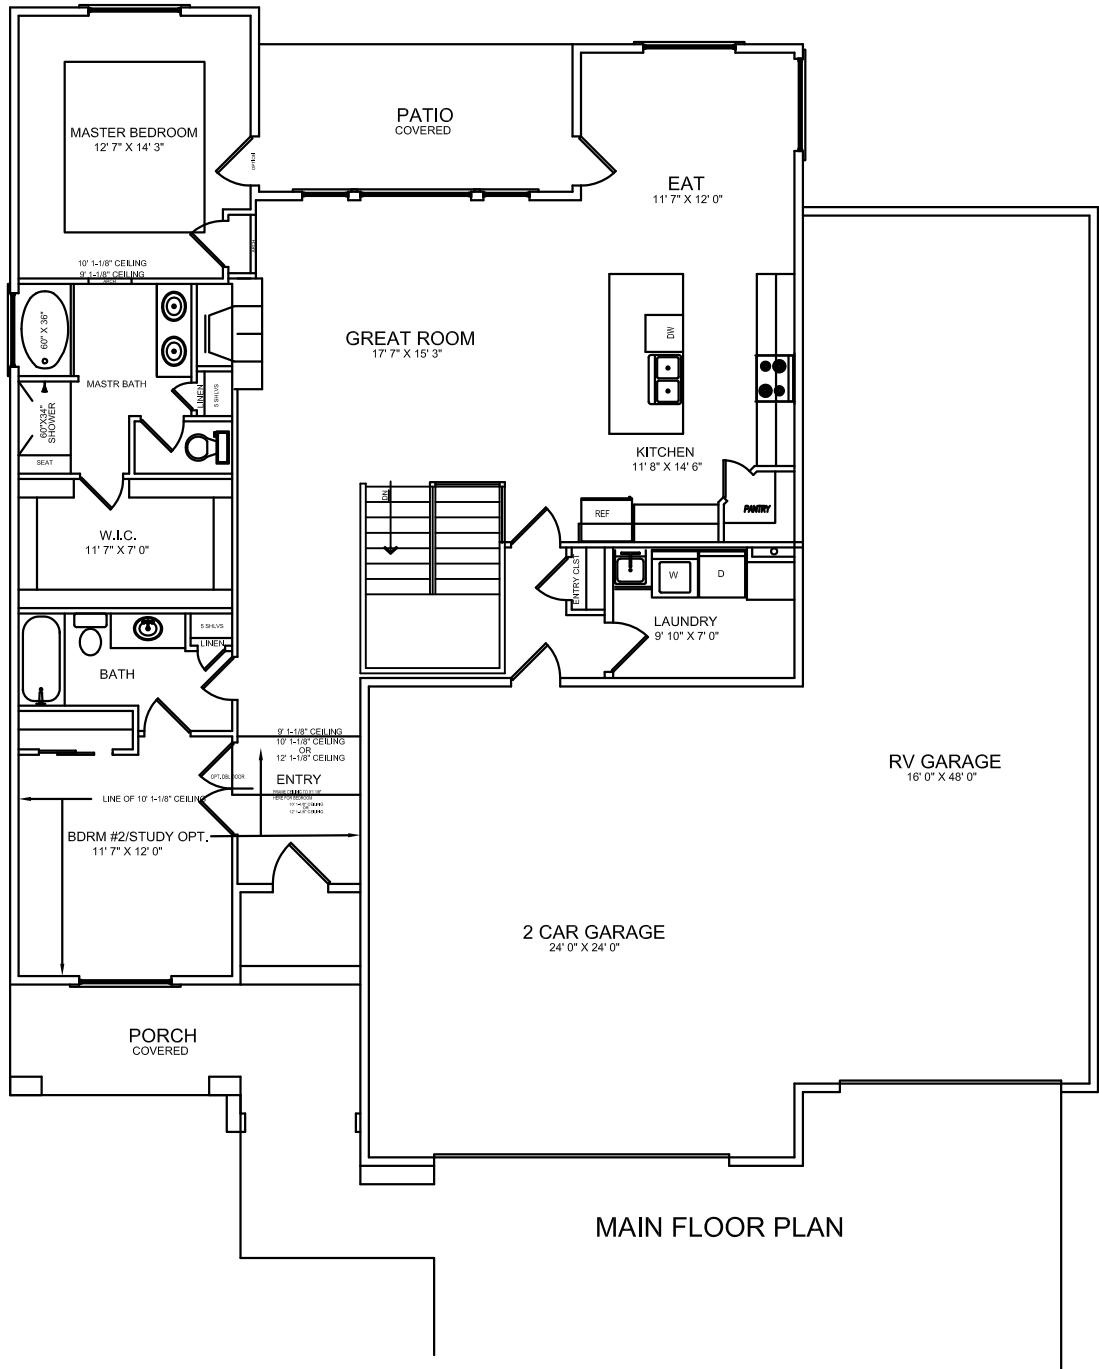

Anthony HOMES

WHERE DREAM HOMES COME TRUE

STONEGATE

Main Level	1698 SF
Basement Level	1698 SF
Optional Basement Finish	1512 SF

BASEMENT PLAN

MAIN FLOOR PLAN